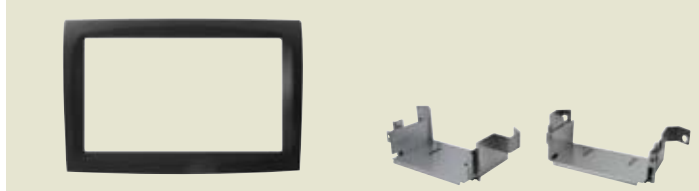

Colore Nero / *Black colour*

Packed 1 pc.

3/614

2
DIN

DACIA Duster - Logan - Sandero '06>

Colore Grigio chiaro / *Light grey colour*

Packed 1 Set

CITROËN