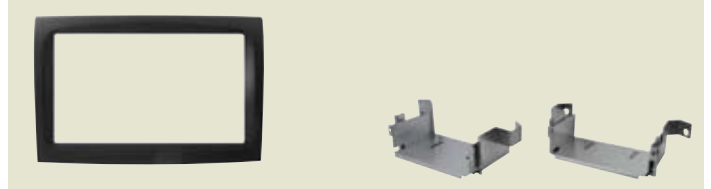

PEUGEOT

3/611 2 DIN

PEUGEOT Boxer '06> Colore Nero / Black colour Packed 1 Set