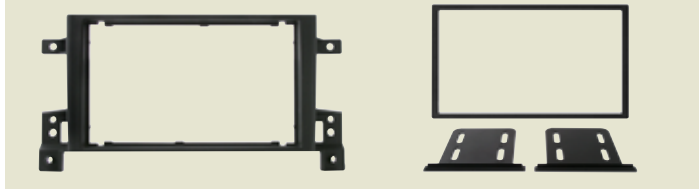

SUZUKI

3/623 2 DIN **NEWS**

SUZUKI Grand Vitara '05> Colore Antracite / Anthracite

Packed 1 Set