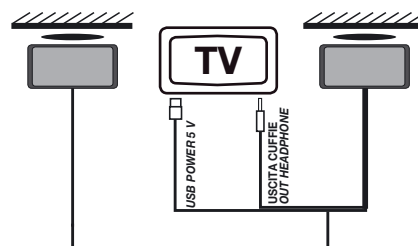

Potenza / Power: 2x10 WATT MAX
Altoparlanti / Speakers:
Full range Ø 50 mm. - Passive Ø 60 mm.
Risposta frequenza / Frequency response: 80-16000 Hz
Alimentazione / Power: 12-5 V
Collocazione / Positioning:
Orizzontale-Verticale / Horizontal-Vertical
Dotazione / Dotation:
Riduttore di tensione / Voltage reducer 12-5 V
Nastro richiudibile / Re-usable fixation tape
Dimensioni / Dimensions: 132x68x100 mm.
Packed 2 pc.

Da utilizzare per amplificare l'audio delle televisioni presenti sul camper.
For Audio-amplification on the camping-car TV-sets.

TELECAMERE PERSONALIZZATE / PERSONALIZED REAR-CAMERAS

NEWS

Caratteristiche tecniche / Technical specifications

Sensore / Sensor CMD
Sistema / System NTSC 656X462 Pixel
Immagine / Picture Mirror
Risoluzione / Resolution 420 TV line
Angolo di visione / View angle 170°
Resistente all'acqua / Water-resistant IP 67-68
Lunghezza cavo / Cable lenght 6 mt.