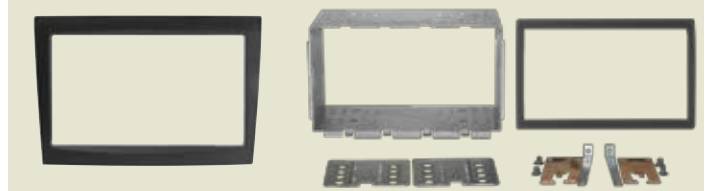

PORSCHE

3/628 2 DIN **NEWS**

PORSCHE 911 '97>'06 (type 996) Colore Nero / Black colour
Packed 1 Set.

MERCEDES

3/626 2 DIN **NEWS**

MERCEDES CLK '06> Colore Nero / Black colour
Packed 1 Set.

3/627 2 DIN

PORSCHE 911 >'08 (type 997) - **Cayman Boxster** >'08 (type 987)
Colore Nero / Black colour Packed 1 Set.