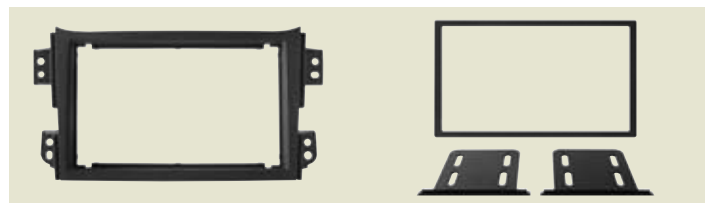

SEAT Leon '05>
Colore Grigio / Grey colour
Per installazione / For Installation
VM080-VM101
Packed 1 pc.

SMART

3/621 2 DIN **NEWS**

SMART FOR TWO '10> Colore Nero / Black colour

Packed 1 Set

3/625 2 DIN **NEWS**