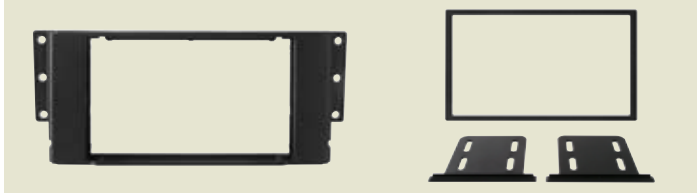

LAND ROVER

3/622 2 DIN **NEWS**

LAND ROVER Freelander 2 '06> - **Discovery 3 - Range Rover Sport**
Colore Nero / Black colour Packed 1 Set