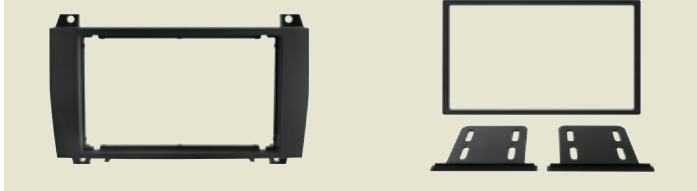

MERCEDES

3/626 2 DIN **NEWS**

MERCEDES CLK '06> Colore Nero / Black colour
Packed 1 Set.