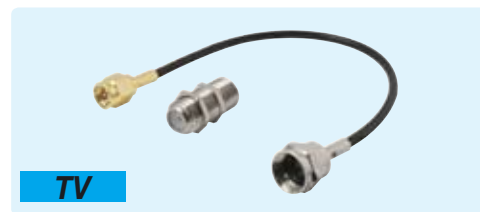

FIAT Bravo '07> - Stilo
DIN CONNECTOR

Packed 1 pc.

8/555

SUBARU Trezi '11> - Outback '12> - Legacy '12>
DIN CONNECTOR

Packed 1 pc.

8/556

SUZUKI Swift '12>
DIN CONNECTOR

Packed 1 pc.