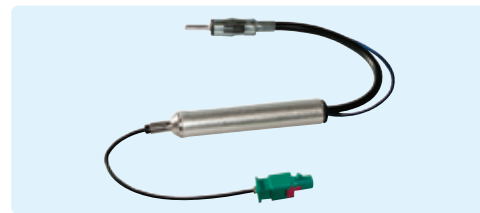

FAKRA CONNECTOR Packed 1 pc.

NEWS

8/559

AUDI - CITRÖEN - PEUGEOT - VW

Adattatore antenna Diversity passivo
Passive Diversity Antenna-Adapter

DIN CONNECTOR
Packed 1 pc.

8/541

FIAT Panda '12>
FORD CMax '11> - Focus '11>
DIN CONNECTOR