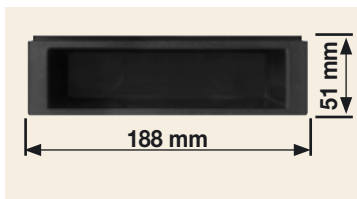

VOLKSWAGEN Beetle:

Use radio-adapters and personalized cables of GOLF VI.

PORTAOGGETTI OBJECT-HOLDER

3/300 2 DIN → 3/300

Da inserire negli adattatori 2DIN per trasformarli in 1 ISO.

Insert into the 2DIN-adapters in order to transform into 1ISO.