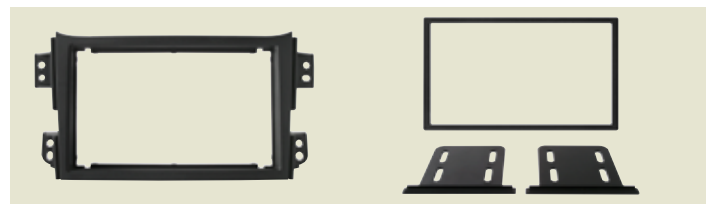

3/625 2 DIN **NEWS**

OPEL Agila '08> Colore Antracite / Brown colour Packed 1 Set