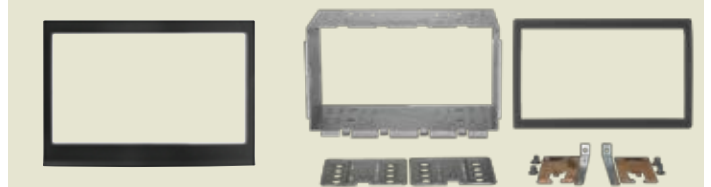

PORSCHE

3/628 2 DIN **NEWS**

PORSCHE 911 '97>'06 (type 996) Colore Nero / Black colour
Packed 1 Set.