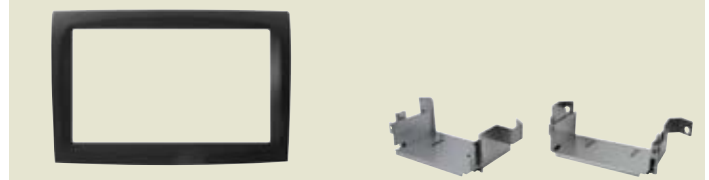

3/611

2
DIN

CITROËN Jumper '06>

Colore Nero / *Black colour*

Packed 1 Set

FIAT

3/611

2
DIN