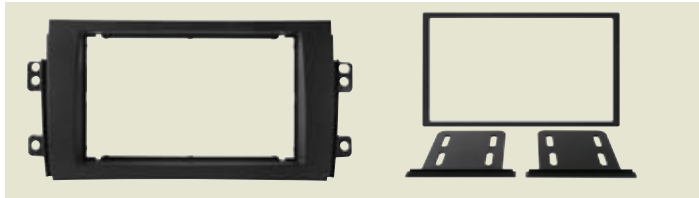

3/624 2 DIN **NEWS**

SUZUKI SX4 '05> Colore Nero / Black colour

Packed 1 Set

NOTA / NOTE:

VOLKSWAGEN Maggiolino:

Utilizzare gli adattatori autoradio e i cavi personalizzati della GOLF VI.

VOLKSWAGEN Beetle:

Use radio-adapters and personalized cables of GOLF VI.